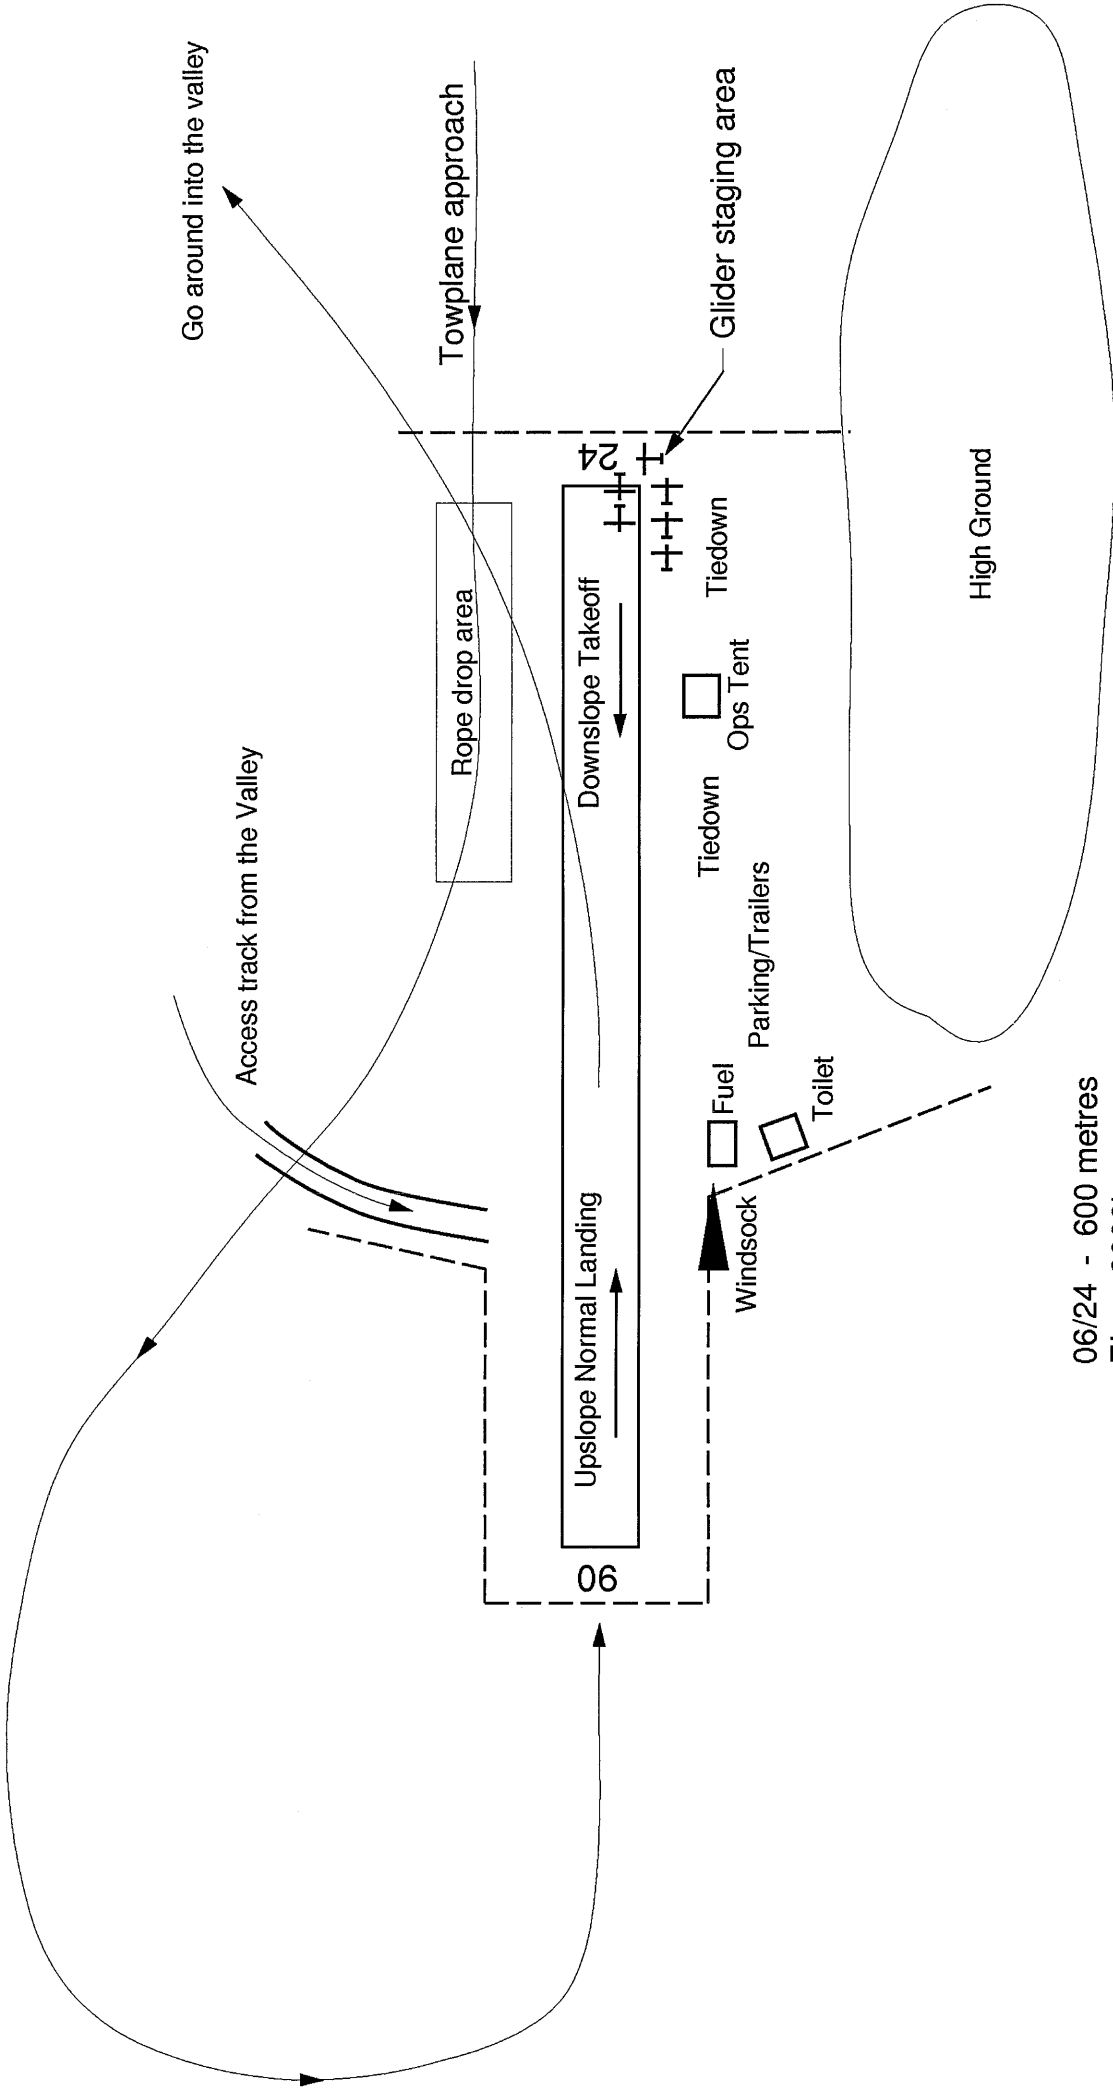

Phyn's Strip - Kawhatau

S 39. 48' 43" E 175. 59' 18.6"

Towplane Approach track
Modified Lefthand circuit
All other aircraft standard LH circuit

06/24 - 600 metres
Elev 2000'

134.45 MHz "Kawhatau Traffic" Circuit area
133.55 MHz Glider Chat beyond 8 km of the strip